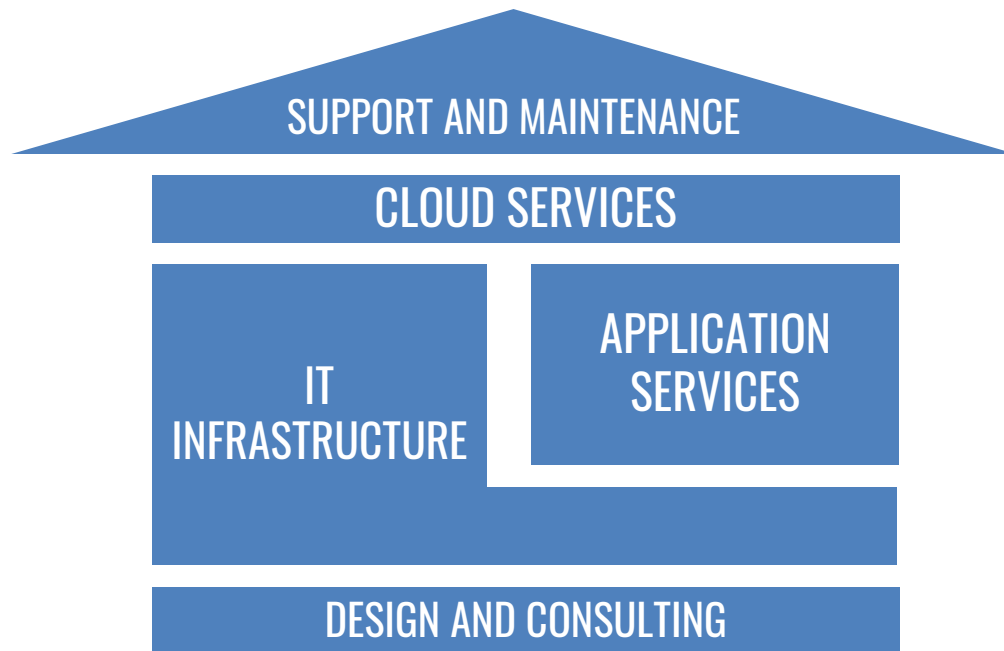

OUR „HOUSE“

IT INFRASTRUCTURE

- **Data Center and Workplace solutions**
 - Private Cloud solutions
 - Multicloud consulting and support (AWS, Azure)
 - Desktop and Application Virtualization
 - Endpoint Management
 - Backup and Disaster Recovery
 - SAP HANA and SAP Basis consulting and support
 - Help Desk outsourcing
 - Managed Printing

IT INFRASTRUCTURE

- **Networking and Security**
 - Networking and Wireless
 - Collaboration
 - Network Virtualization
 - Network Security
 - Application Delivery and Protection
 - Privileged Access Management
 - Endpoint Security
 - Vulnerability Management
 - Penetration Testing